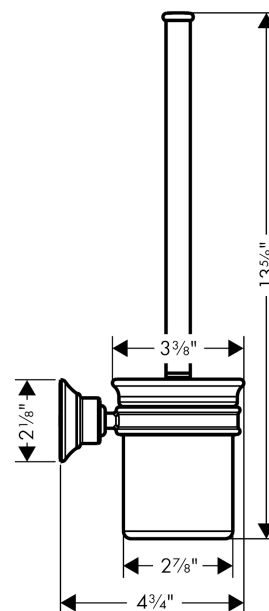

AXOR Montreux
Toilet Brush with Holder, Wall-Mounted
Finishes : **brushed nickel** Part no. : **42035820**

Features

- Metal
- material recess: matt glass
- accent colour: white
- with separate recess
- concealed fastening
- Wall-mounted

Item details

List Price \$ 371.00

Product image

Scale drawing

AXOR Montreux
Toilet Brush with Holder, Wall-Mounted
Finishes : **brushed nickel** Part no. : **42035820**

Exploded drawing

Year of production: >05/06

AXOR Montreux
Toilet Brush with Holder, Wall-Mounted
 Finishes : **brushed nickel** Part no. : **42035820**

Spare parts list

Year of production: >05/06

Pos.		Part no.	Price	PU
1	mounting set	40915000	-	1
2	support element	96341000	-	1
3	pin	97546000	-	1
4	plastic ring	98726000	-	1
5	cup	42094000	-	1
6	stick with brush	40089820	-	1
7	WC-brush white	40088000	-	1