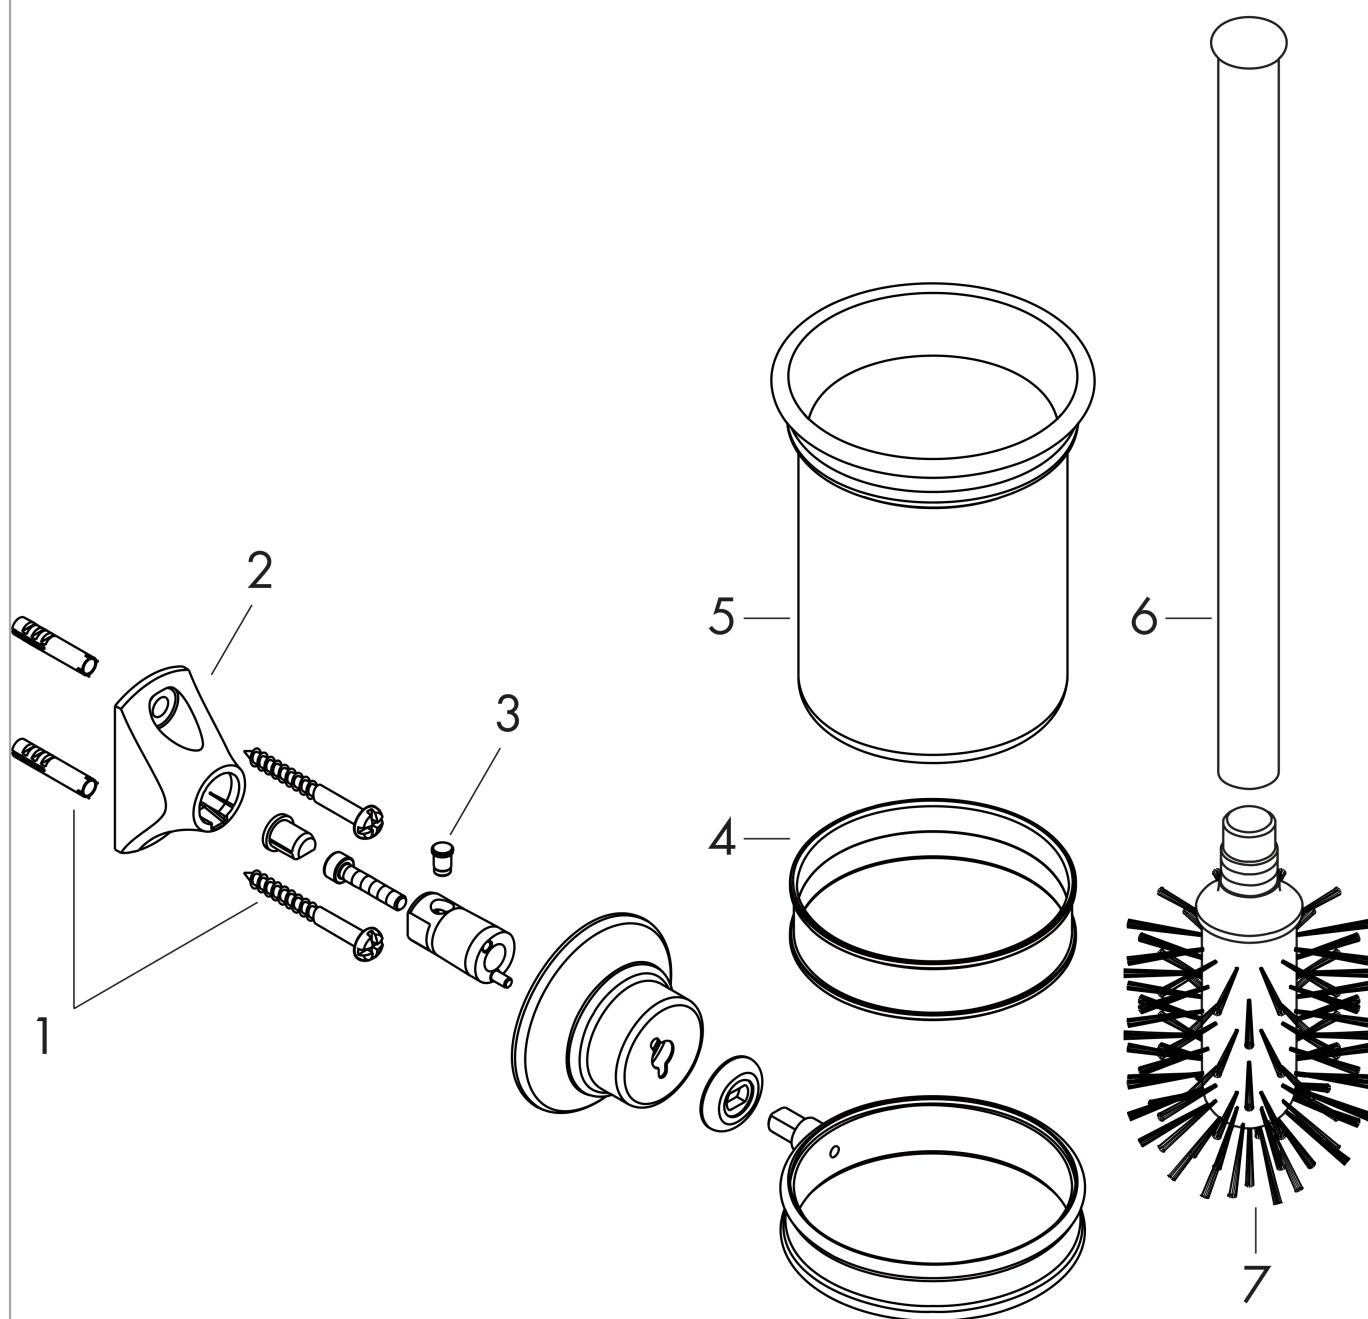

AXOR Montreux
Toilet Brush with Holder, Wall-Mounted
Finishes : **brushed nickel** Part no. : **42035820**

Features

- Metal
- material recess: matt glass
- accent colour: white
- with separate recess
- concealed fastening
- Wall-mounted

Item details

List Price \$ 371.00

Product image

Scale drawing

AXOR Montreux
Toilet Brush with Holder, Wall-Mounted
Finishes : **brushed nickel** Part no. : **42035820**

Exploded drawing

Year of production: >05/06

AXOR Montreux
Toilet Brush with Holder, Wall-Mounted
 Finishes : **brushed nickel** Part no. : **42035820**

Spare parts list

Year of production: >05/06

Pos.		Part no.	Price	PU
1	mounting set	40915000	-	1
2	support element	96341000	-	1
3	pin	97546000	-	1
4	plastic ring	98726000	-	1
5	cup	42094000	-	1
6	stick with brush	40089820	-	1
7	WC-brush white	40088000	-	1